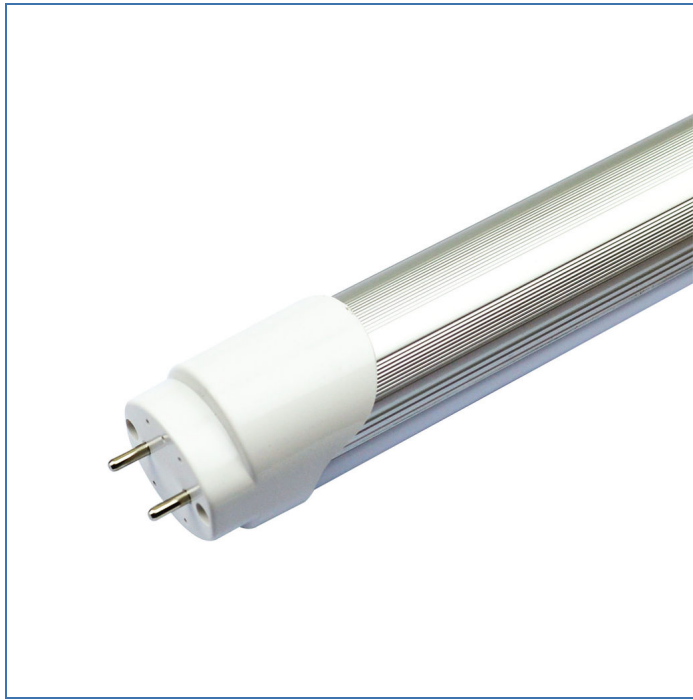

AN-T8-A

LED Tube Light (Aluminum+PC)

Spec.	Working Voltage	Power	Luminous Flux	CRI
T8-0.6m-A-10W	AC100V-265V	10W	1000-1400lm	>80
T8-0.9m-A-14W	AC100V-265V	14W	1400-1960lm	>80
T8-1.2m-A-18W	AC100V-265V	18W	1800-2520lm	>80
T8-1.5m-A-22W	AC100V-265V	22W	2200-3080lm	>80

Web: anerngroup.com | Email: group@anern.com | WhatsApp: +86 13570048098